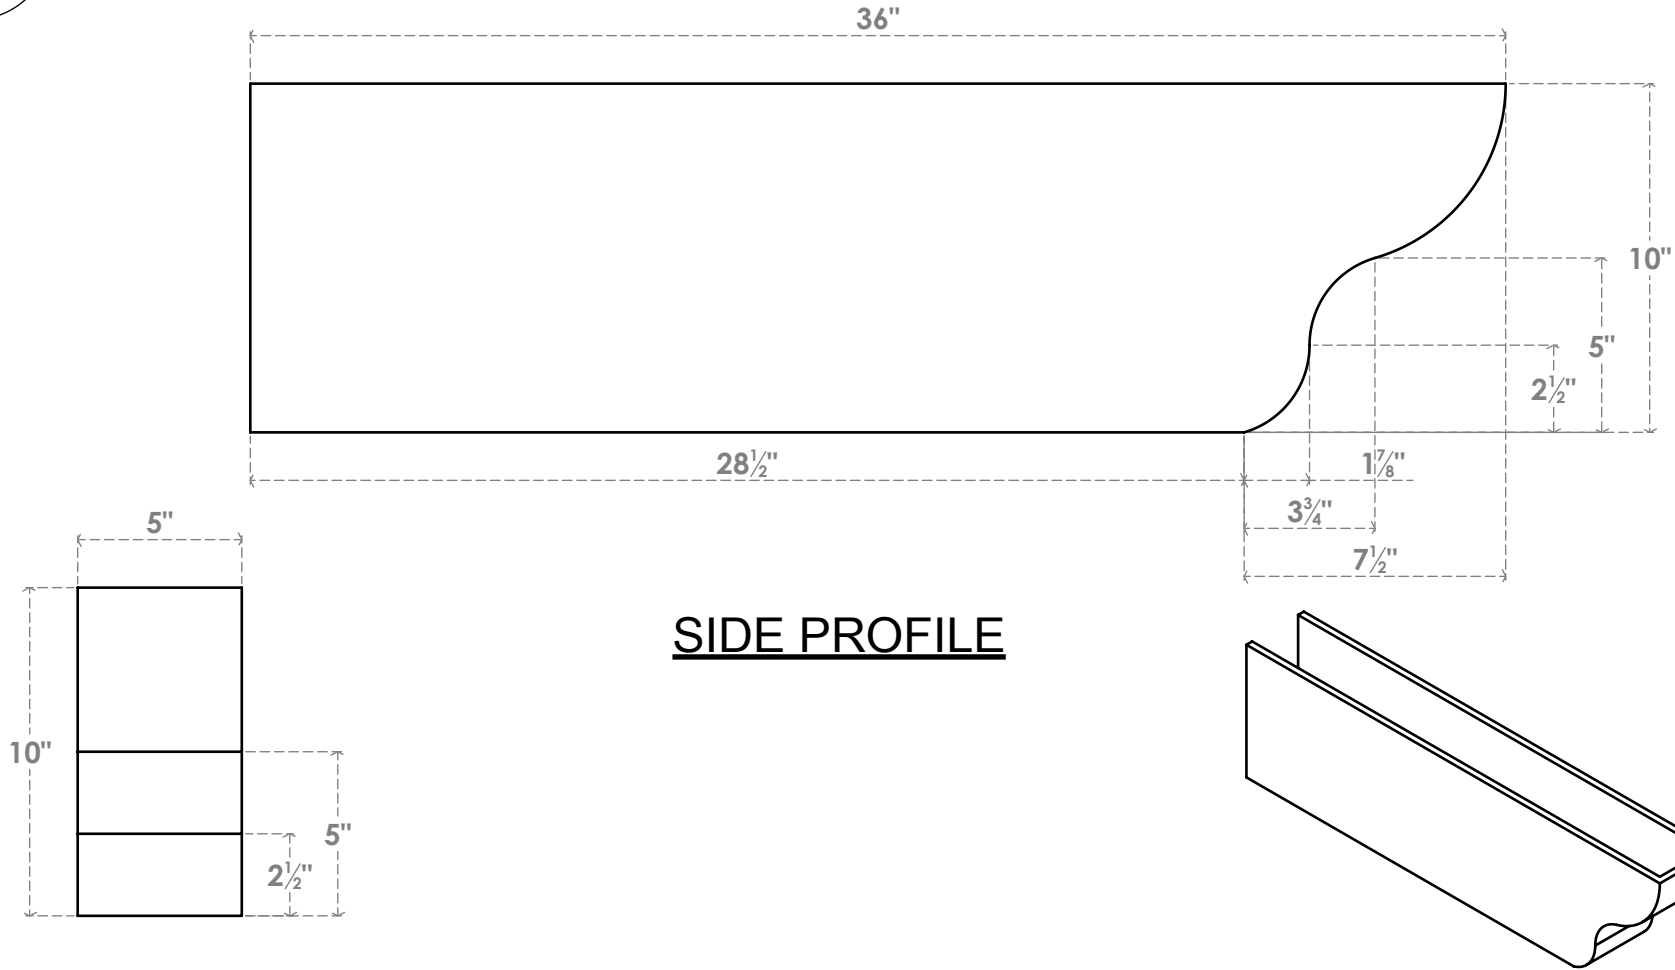

RFTP05X10X36GRN

5"W X 10"H X 36"L GREENSBORO ARCHITECTURAL GRADE PVC RAFTER TAIL

FRONT PROFILE

SIDE PROFILE

ISOMETRIC

EKENA
 MILLWORK
 EKENA MILLWORK
 2300 WEST MAIN ST.
 CLARKSVILLE, TX 75426
 TOLL FREE: 866-607-0453
 WWW.EKENAMILLWORK.COM